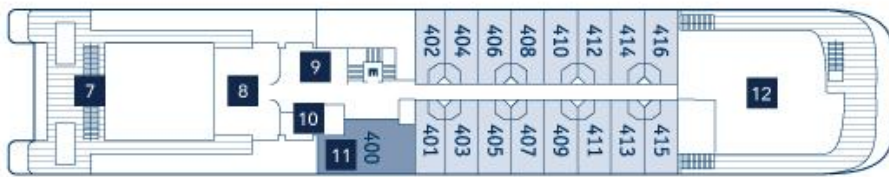

2

- 1. Retractable Water Sports Platform Marina
- 2. Dining Salon / Meeting Room

3

- 3. Pool Bar
- 4. Card Room
- 5. Main Salon / Main Salon Bar
- 6. Concierge / SeaDream Boutique

4

- 7. Lounging Deck
- 8. Library
- 9. Piano Bar
- 10. Casino
- 11. Admiral Suite
- 12. SeaDream Spa – Fitness Center – Beauty Salon

5

- 13. Topside Restaurant
- 14. Medical Facility
- 15. Open Promenade

6

- 16. Balinese Dream Beds
- 17. Top Of The Yacht Bar
- 18. Golf Simulator
- 19. Sun Beds

SUITE CATEGORY

ALL STATEROOMS HAVE OCEAN VIEWS