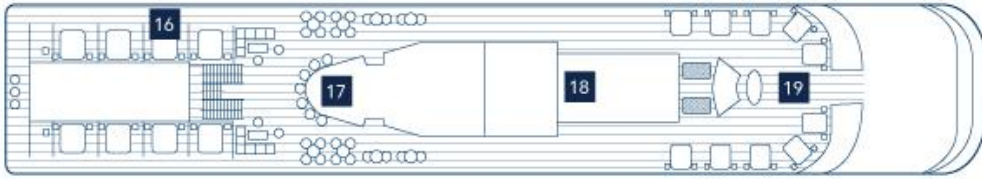

2

- 1. Retractable Water Sports Platform Marina
- 2. Dining Salon / Meeting Room

3

- 3. Pool Bar
- 4. Card Room
- 5. Main Salon / Main Salon Bar
- 6. Concierge / SeaDream Boutique

4

- 7. Lounging Deck
- 8. Library
- 9. Piano Bar
- 10. Casino
- 11. Admiral Suite
- 12. SeaDream Spa – Fitness Center – Beauty Salon

5

- 13. Topside Restaurant
- 14. Medical Facility
- 15. Open Promenade

6

- 16. Balinese Dream Beds
- 17. Top Of The Yacht Bar
- 18. Golf Simulator
- 19. Sun Beds

SUITE CATEGORY

ALL STATEROOMS HAVE OCEAN VIEWS