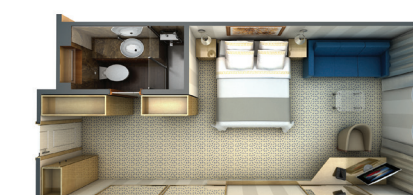

MEDALLION SUITE

408 SQ. FT. / 38 M²
INCLUDING A PRIVATE BALCONY (27 SQ. FT. / 2.5 M²)

- Balcony with wooden parquet with floor-to-ceiling glass doors
- Sitting area with convertible sofa that can accommodate an additional guest
- Living room with sitting area
- Twin beds or queen-sized bed, with storage drawers
- Marbled bathroom with walk-in shower
- Hair dryer
- Writing desk
- Fitted wardrobe with personal safe
- Two flat-screen televisions with on-demand movies and music, and satellite news programming

VISTA SUITE

269 SQ. FT. / 25 M² WITH 2 VIEW WINDOWS

- Two large view windows
- Sitting area
- Twin beds or queen-sized bed, with storage drawers
- Marbled bathroom with walk-in shower
- Hair dryer
- Writing desk
- Fitted wardrobe with personal safe
- Flat-screen television with on-demand movies and music, and satellite news programming

VIEW SUITE

181 SQ. FT. / 16.8 M² WITH VIEW WINDOW

- View window
- Sitting area
- Twin beds or queen-sized bed, with storage drawers
- Marbled bathroom with walk-in shower
- Writing desk
- Hair dryer
- Fitted wardrobe with personal safe
- Flat-screen television with on-demand movies and music, and satellite news programming

EXPLORER SUITE

186 SQ. FT. / 17.3 M² WITH 2 PORTHOLES

- Two portholes
- Sitting area
- Twin beds or queen-sized bed, with storage drawers
- Marbled bathroom with walk-in shower
- Writing desk
- Hair dryer
- Fitted wardrobe with personal safe
- Flat-screen television with on-demand movies and music, and satellite news programming