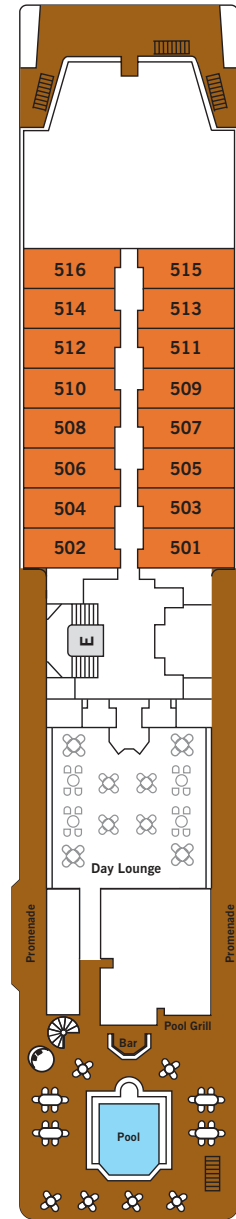

SILVER DISCOVERER – Deck Plans

DECK 3

The Restaurant
Medical Centre

DECK 4

Explorer Lounge
Lobby / Reception

DECK 5

Pool
The Grill
Day Lounge

DECK 6

The Bridge

DECK 7

Beauty Salon
Massage Room
Fitness Centre

SUITE CATEGORIES

- Medallion Suite ●
- Veranda Suite ●
- Vista Suite ●
- View Suite ●
- Explorer Suite ●

SPECIFICATIONS

- Officers International
- Guests 116
- Tonnage 5,218
- Length 338 Feet/102.9 Metres
- Width 51 Feet/15.4 Metres
- Speed 14 Knots
- Passenger Decks 5
- 3rd Guest Capacity ▲
Can accommodate an add'l guest of up to 14 years old
- Refurbished 2016
- Registry Bahamas

VISTA SUITE

269 SQ. FT. / 25 M² WITH 2 VIEW WINDOWS

- Two large view windows
- Sitting area
- Twin beds or queen-sized bed, with storage drawers
- Marbled bathroom with walk-in shower
- Hair dryer
- Writing desk
- Fitted wardrobe with personal safe
- Flat-screen television with on-demand movies and music, and satellite news programming

VIEW SUITE

181 SQ. FT. / 16.8 M² WITH VIEW WINDOW

- View window
- Sitting area
- Twin beds or queen-sized bed, with storage drawers
- Marbled bathroom with walk-in shower
- Writing desk
- Hair dryer
- Fitted wardrobe with personal safe
- Flat-screen television with on-demand movies and music, and satellite news programming