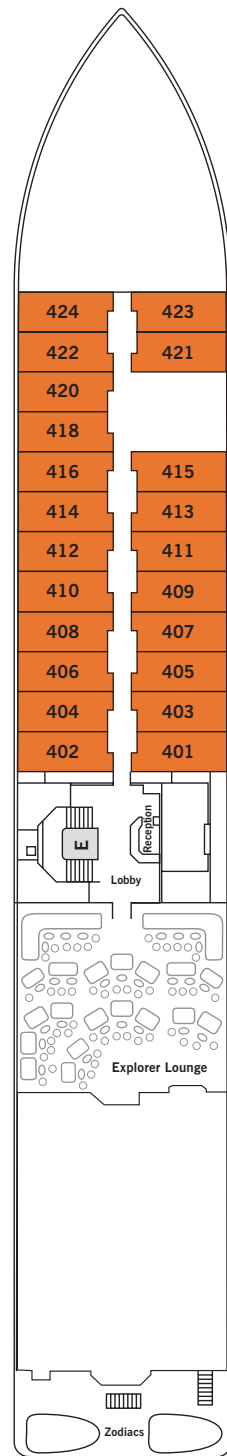

SILVER DISCOVERER – Deck Plans

DECK 3

The Restaurant
Medical Centre

DECK 4

Explorer Lounge
Lobby / Reception

DECK 5

Pool
The Grill
Day Lounge

DECK 6

The Bridge

DECK 7

Beauty Salon
Massage Room
Fitness Centre

SUITE CATEGORIES

- Medallion Suite ●
- Veranda Suite ●
- Vista Suite ●
- View Suite ●
- Explorer Suite ●

SPECIFICATIONS

- Officers International
- Guests 116
- Tonnage 5,218
- Length 338 Feet/102.9 Metres
- Width 51 Feet/15.4 Metres
- Speed 14 Knots
- Passenger Decks 5
- 3rd Guest Capacity ▲
Can accommodate an add'l guest of up to 14 years old
- Refurbished 2016
- Registry Bahamas

Suite diagrams shown are for illustration purposes only and may vary from actual square footage. Please refer to suite specifications for square footage.

SILVER DISCOVERER – Suite Descriptions

All suites feature:

VIEW SUITE

181 SQ. FT. / 16.8 M² WITH VIEW WINDOW

- View window
- Sitting area
- Twin beds or queen-sized bed, with storage drawers
- Marbled bathroom with walk-in shower
- Writing desk
- Hair dryer
- Fitted wardrobe with personal safe
- Flat-screen television with on-demand movies and music, and satellite news programming