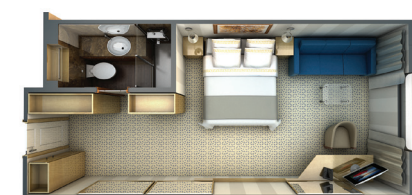

MEDALLION SUITE

408 SQ. FT. / 38 M²
INCLUDING A PRIVATE BALCONY (27 SQ. FT. / 2.5 M²)

- Balcony with wooden parquet with floor-to-ceiling glass doors
- Sitting area with convertible sofa that can accommodate an additional guest
- Living room with sitting area
- Twin beds or queen-sized bed, with storage drawers
- Marbled bathroom with walk-in shower
- Hair dryer
- Writing desk
- Fitted wardrobe with personal safe
- Two flat-screen televisions with on-demand movies and music, and satellite news programming

VERANDA SUITE

280 SQ. FT. / 26 M²
INCLUDING A PRIVATE BALCONY (35.5 SQ. FT. / 3.2 M²)

- Balcony with wooden parquet with floor-to-ceiling glass doors
- Sitting area with convertible sofa that can accommodate an additional guest up to the age of 14 years old. (Veranda Suites 601, 602, 603, 604 only)
- Twin beds or queen-sized bed, with storage drawers
- Marbled bathroom with walk-in shower
- Hair dryer
- Writing desk
- Fitted wardrobe with personal safe
- Flat-screen television with on-demand movies and music, and satellite news programming

VIEW SUITE

181 SQ. FT. / 16.8 M² WITH VIEW WINDOW

- View window
- Sitting area
- Twin beds or queen-sized bed, with storage drawers
- Marbled bathroom with walk-in shower
- Writing desk
- Hair dryer
- Fitted wardrobe with personal safe
- Flat-screen television with on-demand movies and music, and satellite news programming

EXPLORER SUITE

186 SQ. FT. / 17.3 M² WITH 2 PORTHOLES

- Two portholes
- Sitting area
- Twin beds or queen-sized bed, with storage drawers
- Marbled bathroom with walk-in shower
- Writing desk
- Hair dryer
- Fitted wardrobe with personal safe
- Flat-screen television with on-demand movies and music, and satellite news programming