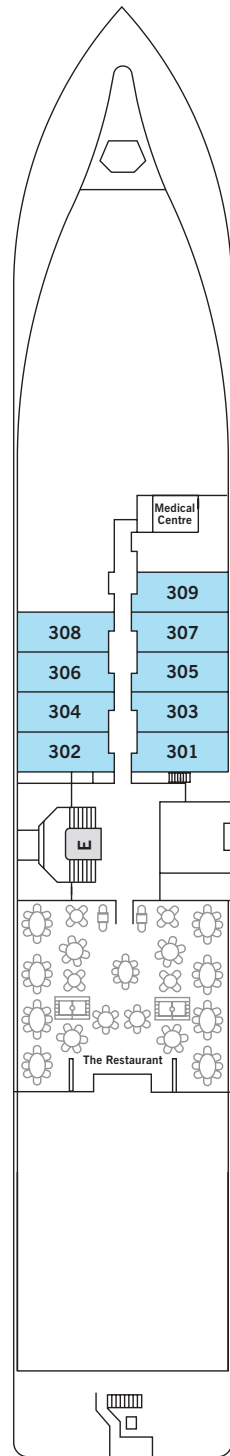

SILVER DISCOVERER – Deck Plans

DECK 3

The Restaurant
Medical Centre

DECK 4

Explorer Lounge
Lobby / Reception

DECK 5

Pool
The Grill
Day Lounge

DECK 6

The Bridge

DECK 7

Beauty Salon
Massage Room
Fitness Centre

SUITE CATEGORIES

- Medallion Suite ●
- Veranda Suite ●
- Vista Suite ●
- View Suite ●
- Explorer Suite ●

SPECIFICATIONS

- Officers International
- Guests 116
- Tonnage 5,218
- Length 338 Feet/102.9 Metres
- Width 51 Feet/15.4 Metres
- Speed 14 Knots
- Passenger Decks 5
- 3rd Guest Capacity ▲
Can accommodate an add'l guest of up to 14 years old
- Refurbished 2016
- Registry Bahamas

Suite diagrams shown are for illustration purposes only and may vary from actual square footage. Please refer to suite specifications for square footage.

SILVER DISCOVERER – Suite Descriptions

All suites feature:

VISTA SUITE

269 SQ. FT. / 25 M² WITH 2 VIEW WINDOWS

- Two large view windows
- Sitting area
- Twin beds or queen-sized bed, with storage drawers
- Marbled bathroom with walk-in shower
- Hair dryer
- Writing desk
- Fitted wardrobe with personal safe
- Flat-screen television with on-demand movies and music, and satellite news programming