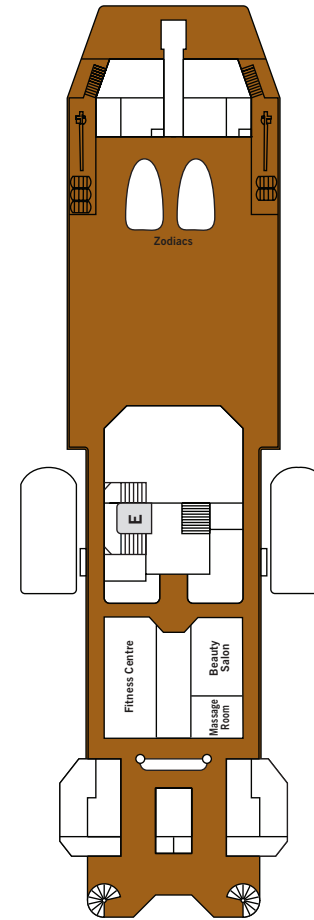

SILVER DISCOVERER – Deck Plans

DECK 3

The Restaurant
Medical Centre

DECK 4

Explorer Lounge
Lobby / Reception

DECK 5

Pool
The Grill
Day Lounge

DECK 6

The Bridge

DECK 7

Beauty Salon
Massage Room
Fitness Centre

SUITE CATEGORIES

- Medallion Suite ●
- Veranda Suite ●
- Vista Suite ●
- View Suite ●
- Explorer Suite ●

SPECIFICATIONS

- Officers International
- Guests 116
- Tonnage 5,218
- Length 338 Feet/102.9 Metres
- Width 51 Feet/15.4 Metres
- Speed 14 Knots
- Passenger Decks 5
- 3rd Guest Capacity ▲
Can accommodate an add'l guest of up to 14 years old
- Refurbished 2016
- Registry Bahamas

VISTA SUITE

269 SQ. FT. / 25 M² WITH 2 VIEW WINDOWS

- Two large view windows
- Sitting area
- Twin beds or queen-sized bed, with storage drawers
- Marbled bathroom with walk-in shower
- Hair dryer
- Writing desk
- Fitted wardrobe with personal safe
- Flat-screen television with on-demand movies and music, and satellite news programming

VIEW WINDOW:
35in. x 24in. / 90cm x 60.5cm

PORTHOLE:
15.75in. diameter / 40cm diameter

*Suite diagrams are for illustration purposes only and are subject to change.