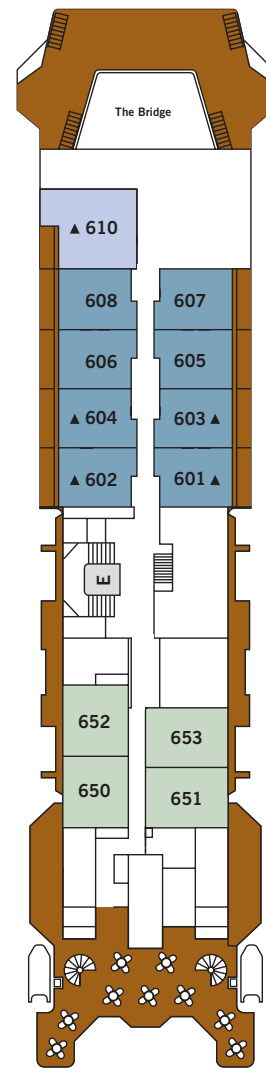

DECK 6

The Bridge